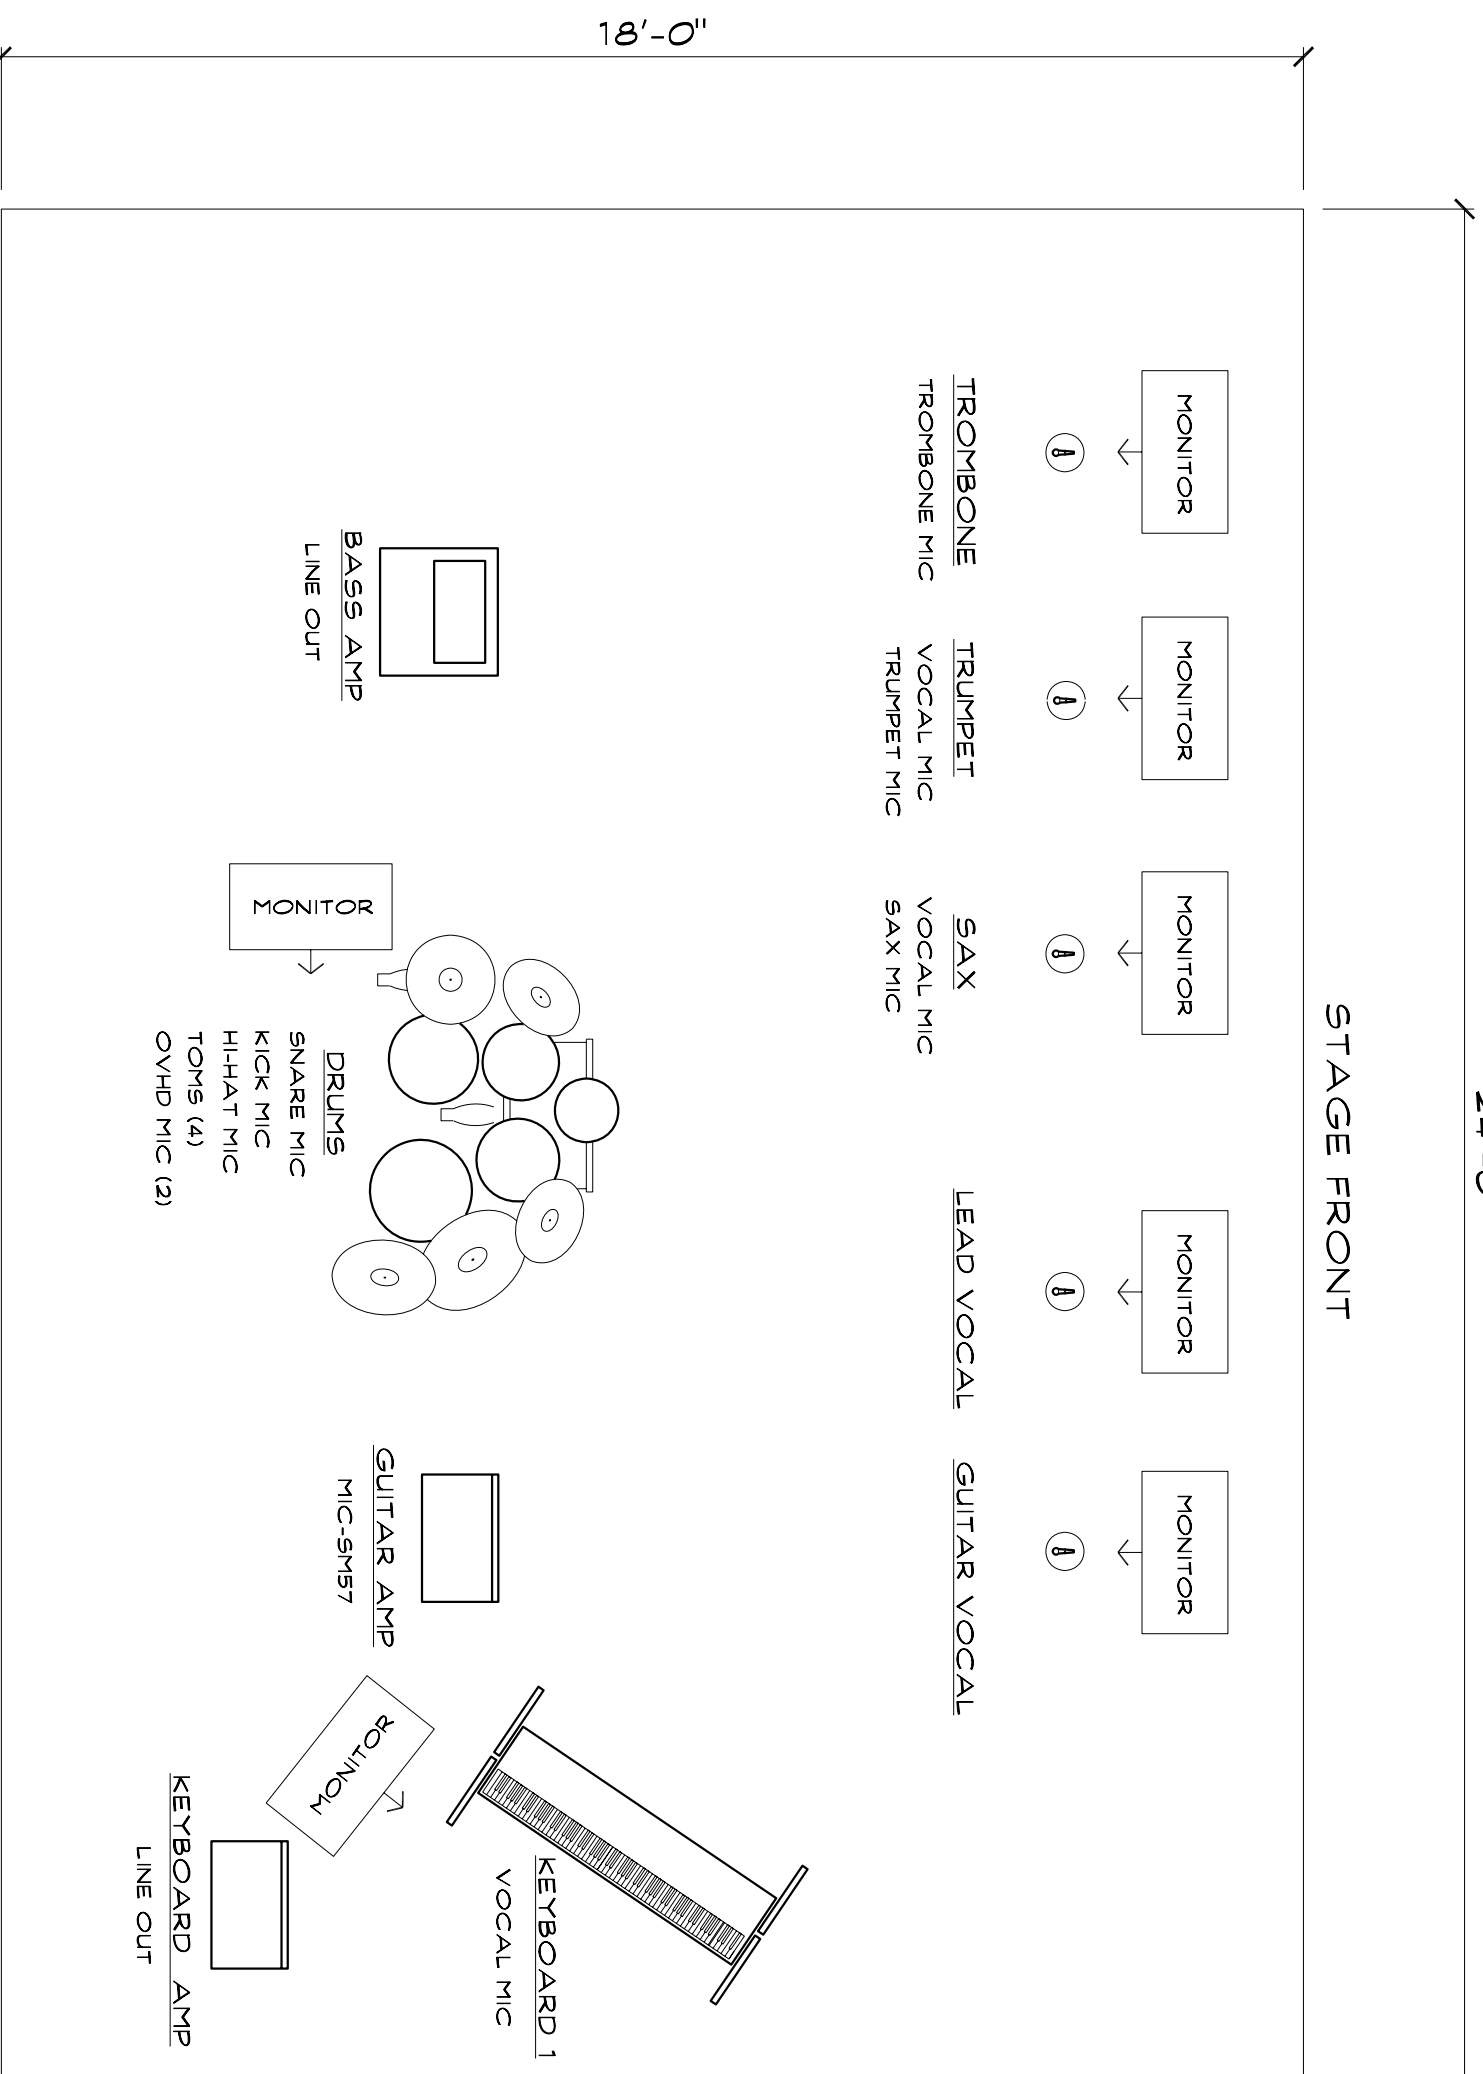

SPECIFICATIONS:

POWER REQUIREMENTS:
5- 120V / 20AMP CIRCUITS

24'-0"

STAGE FRONT

18'-0"

ACE STAGE SETUP

SCALE:	N.F.S.
DRAWN BY:	EM
CHECKED BY:	JIMMY AGE
DATE:	04 JULY 05

REVISIONS

31 SEP 82
09 MAR 75
31 DEC 69